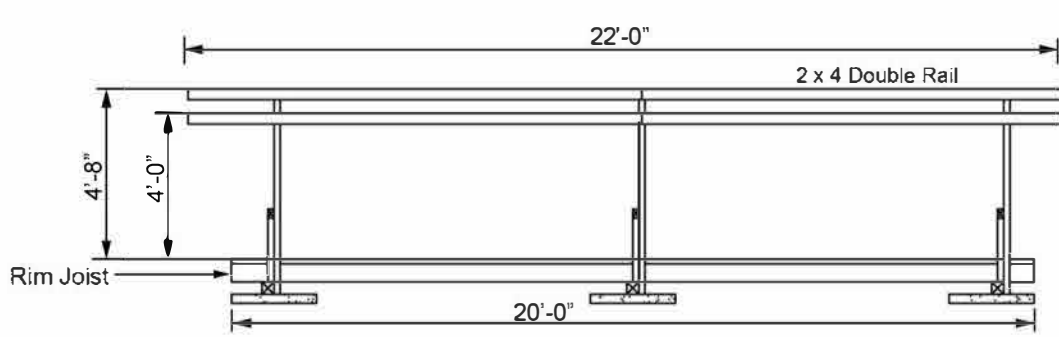

10' x 12' PLATFORM WALL TENT WITH EXTENDED FLY

10' x 20' Platform for 10' x 12' Tent with Extended Fly

Pole Set for 10' x 12' Platform Tent with Extended Fly