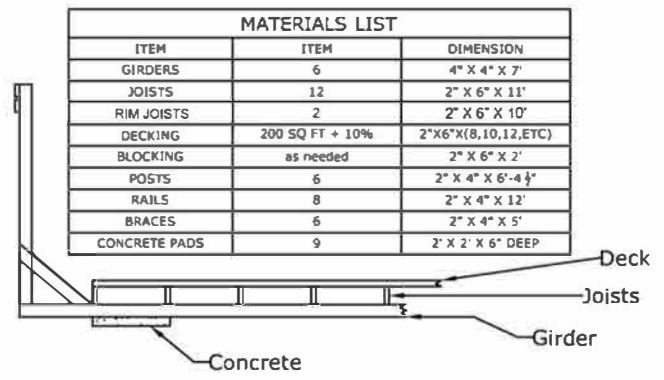

10' x 12' PLATFORM WALL TENT WITH EXTENDED FLY

10' x 20' Platform for 10' x 12' Tent with Extended Fly

Pole Set for 10' x 12' Platform Tent with Extended Fly