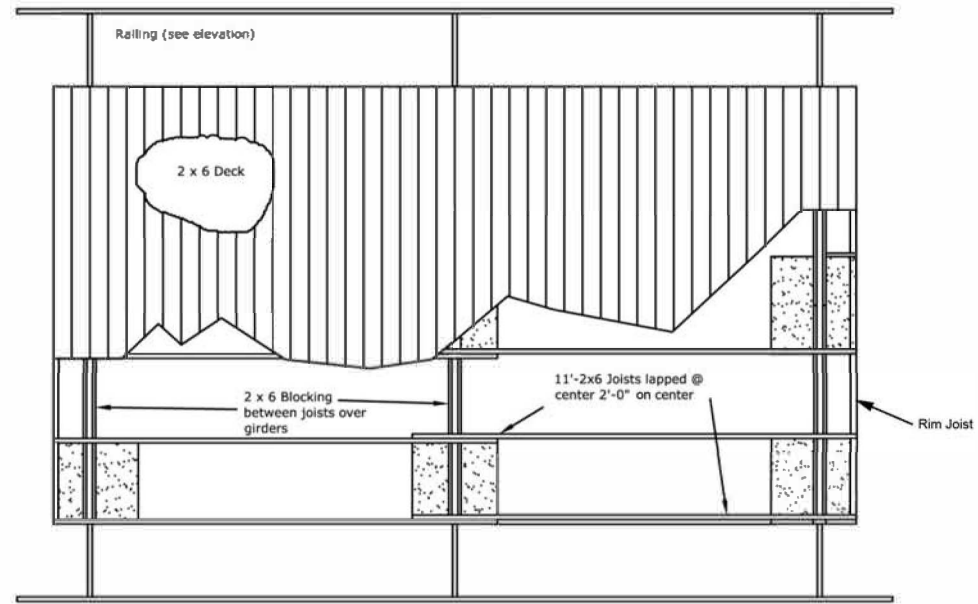

10' x 12' PLATFORM WALL TENT WITH EXTENDED FLY

10' x 20' Platform for 10' x 12' Tent with Extended Fly

Pole Set for 10' x 12' Platform Tent with Extended Fly