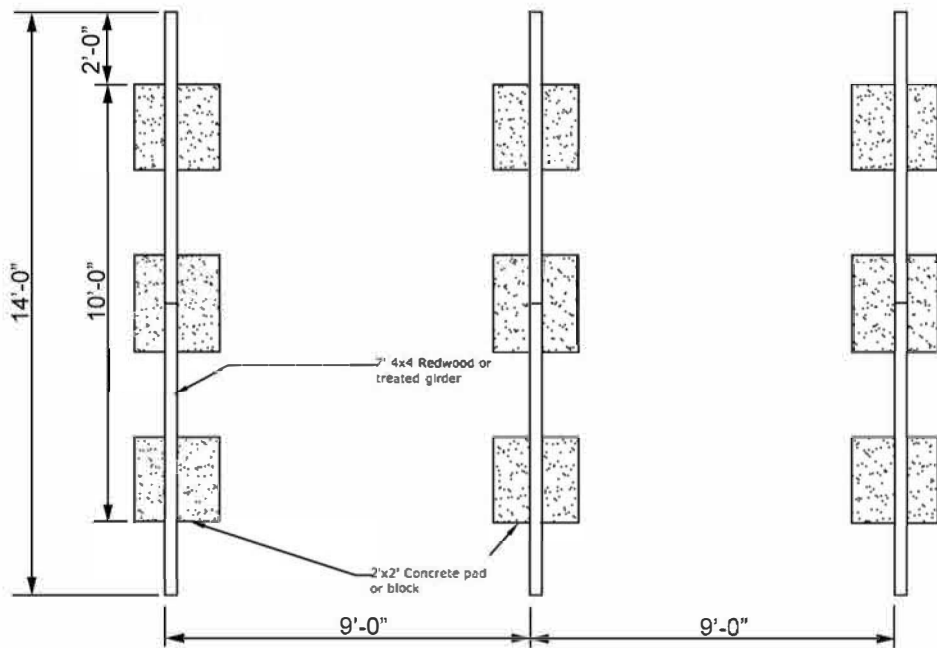

10' x 12' PLATFORM WALL TENT WITH EXTENDED FLY

10' x 20' Platform for 10' x 12' Tent with Extended Fly

Pole Set for 10' x 12' Platform Tent with Extended Fly