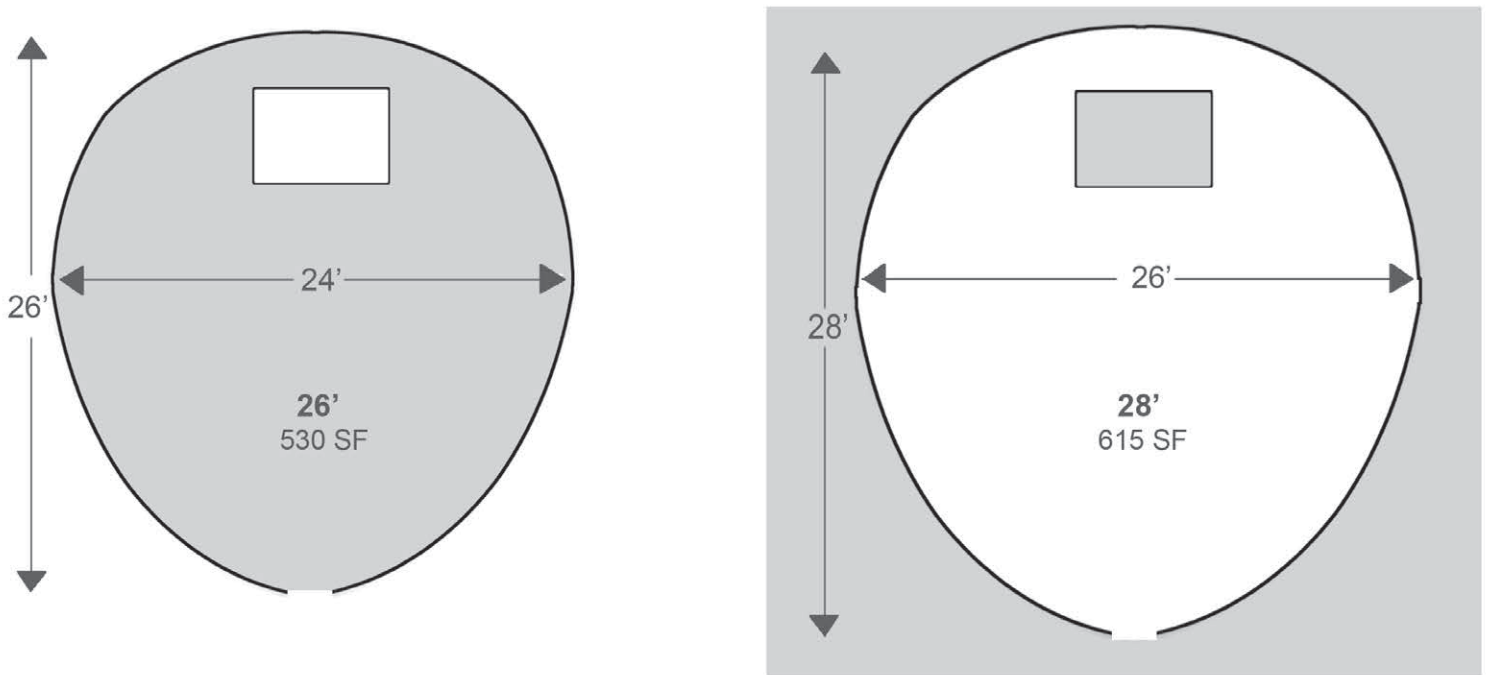

# Tipi Dimensions

Tipi Dimensions				
Tipi size	A	B	C*	D
12'	12'	10'	10'	8'
14'	14'	12'	11'	10'
16'	16'	14'	13'	12'
18'	18'	16'	15'	14'
20'	20'	18'	17'	16'
22'	22'	20'	19'	18'
24'	24'	22'	21'	20'
26'	26'	24'	23'	22'
28'	28'	26'	25'	24'

\*Varies according to actual pole length  
All dimensions are +/- 6"

Earthworks tipi footprints are oblong or egg shaped. Dimensions and measurements are approximate and meant to serve as a guideline only.

DOUBLE  
BED