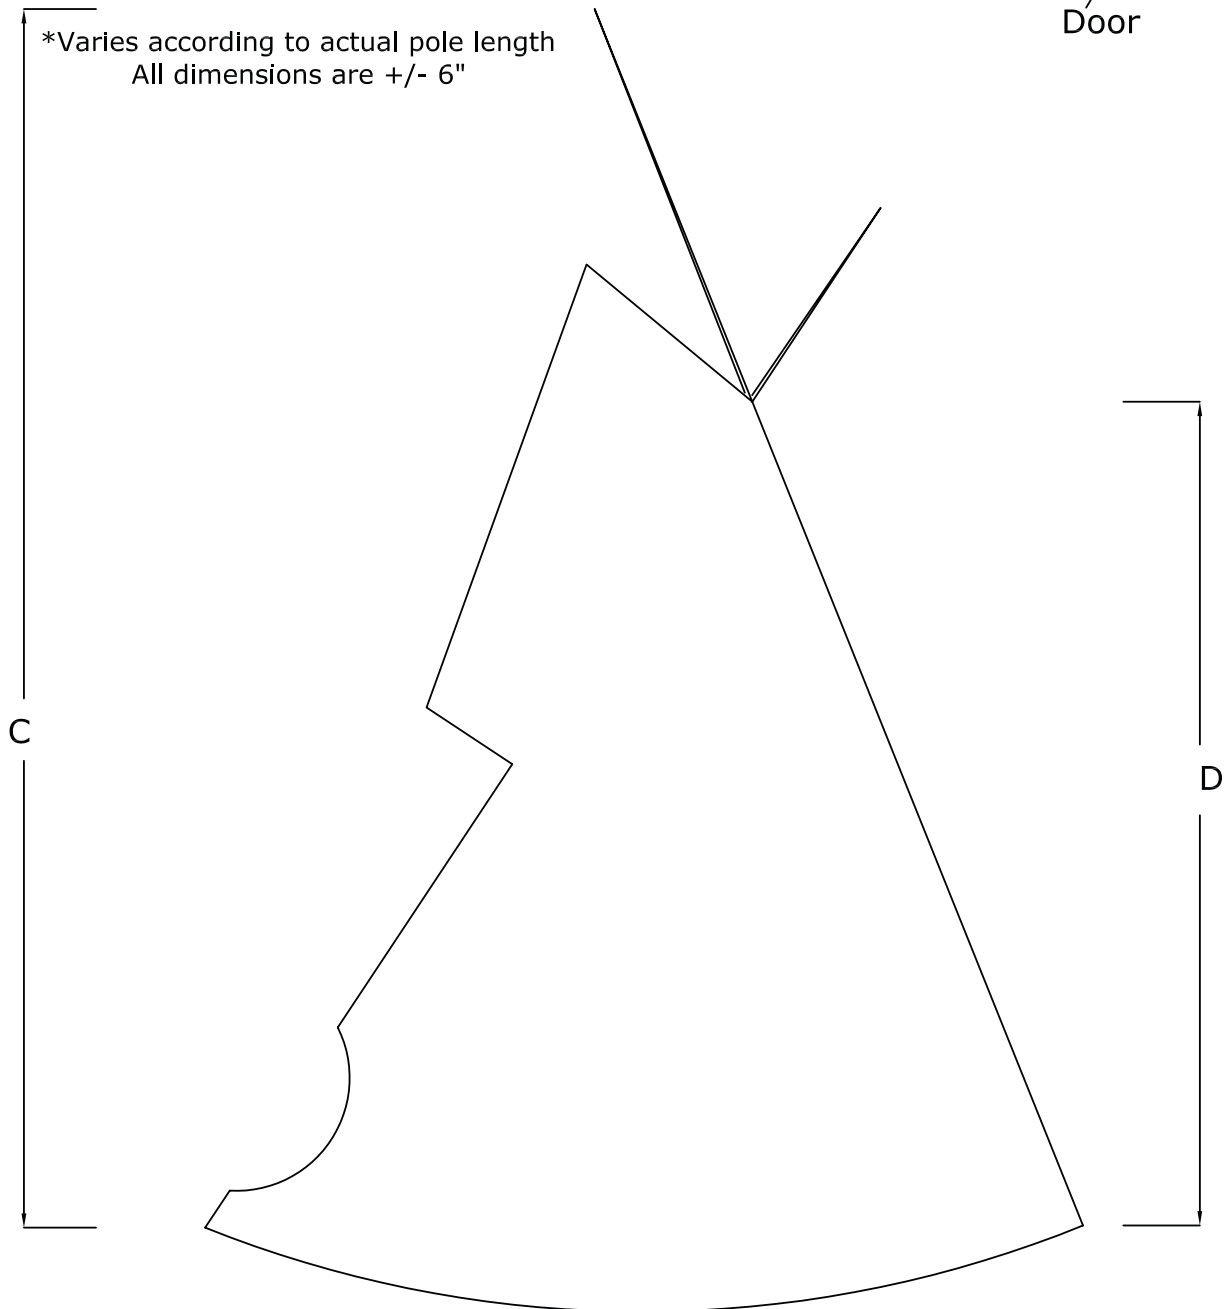

# Tipi Dimensions

Tipi Dimensions				
Tipi size	A	B	C*	D
12'	12'	10'	10'	8'
14'	14'	12'	11'	10'
16'	16'	14'	13'	12'
18'	18'	16'	15'	14'
20'	20'	18'	17'	16'
22'	22'	20'	19'	18'
24'	24'	22'	21'	20'
26'	26'	24'	23'	22'
28'	28'	26'	25'	24'

\*Varies according to actual pole length  
All dimensions are +/- 6"

Earthworks tipi footprints are oblong or egg shaped. Dimensions and measurements are approximate and meant to serve as a guideline only.