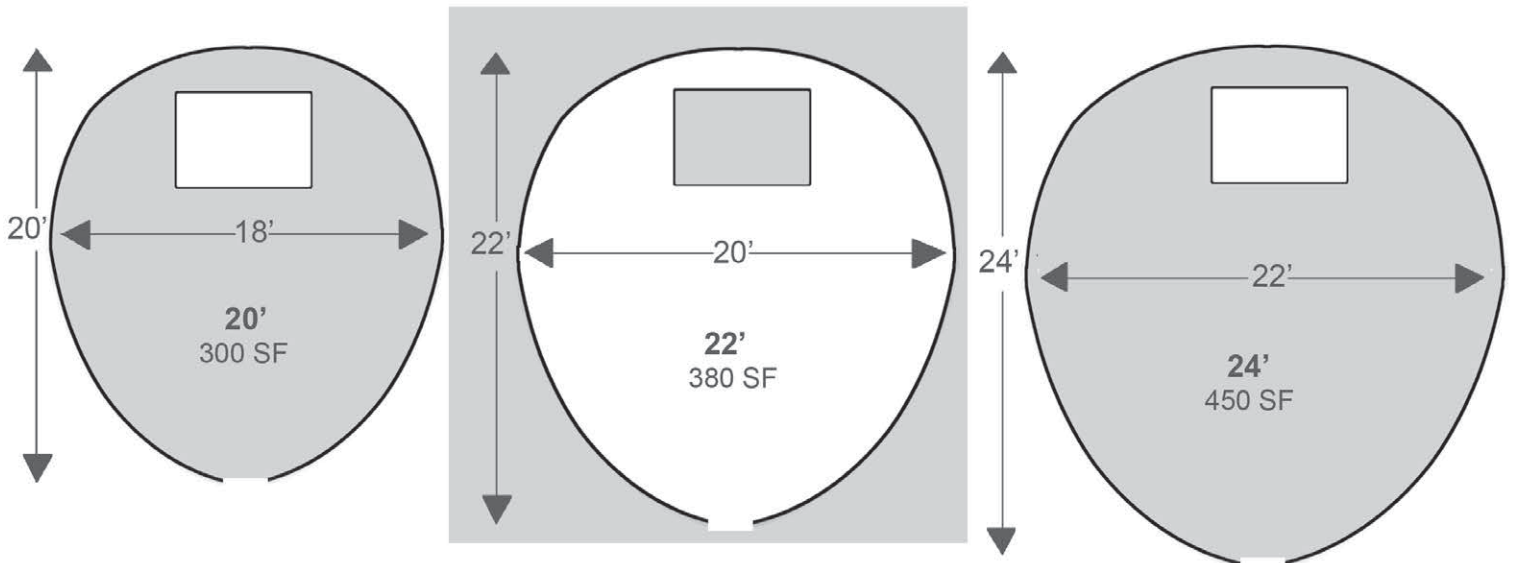

# Tipi Dimensions

Tipi Dimensions				
Tipi size	A	B	C*	D
12'	12'	10'	10'	8'
14'	14'	12'	11'	10'
16'	16'	14'	13'	12'
18'	18'	16'	15'	14'
20'	20'	18'	17'	16'
22'	22'	20'	19'	18'
24'	24'	22'	21'	20'
26'	26'	24'	23'	22'
28'	28'	26'	25'	24'

\*Varies according to actual pole length  
All dimensions are +/- 6"

Earthworks tipi footprints are oblong or egg shaped. Dimensions and measurements are approximate and meant to serve as a guideline only.

DOUBLE  
BED