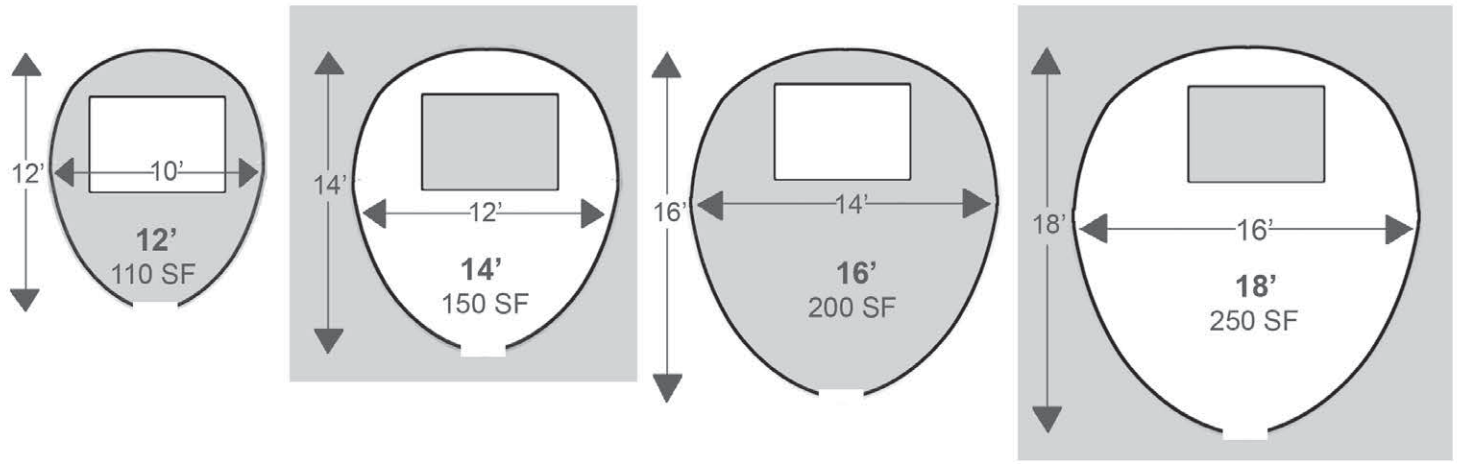

# Tipi Dimensions

Tipi Dimensions				
Tipi size	A	B	C*	D
12'	12'	10'	10'	8'
14'	14'	12'	11'	10'
16'	16'	14'	13'	12'
18'	18'	16'	15'	14'
20'	20'	18'	17'	16'
22'	22'	20'	19'	18'
24'	24'	22'	21'	20'
26'	26'	24'	23'	22'
28'	28'	26'	25'	24'

\*Varies according to actual pole length  
All dimensions are +/- 6"

Earthworks tipi footprints are oblong or egg shaped. Dimensions and measurements are approximate and meant to serve as a guideline only.

DOUBLE  
BED