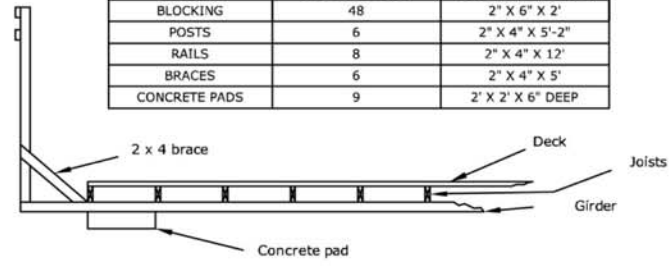

16' x 20' PLATFORM WALL TENT

16' x 20' Platform

MATERIALS LIST		
ITEM	ITEM	DIMENSION
GIRDERS	6	4" X 4" X 10'
JOISTS	20	2" X 6" X 12'
	2	2" X 6" X 16'
DECKING	320 SQ FT + 10%	2"X6"X(8,10,12,ETC)
BLOCKING	48	2" X 6" X 2'
POSTS	6	2" X 4" X 5'-2"
RAILS	8	2" X 4" X 12'
BRACES	6	2" X 4" X 5'
CONCRETE PADS	9	2' X 2' X 6" DEEP

Pole Set for 16' x 20' Platform Tent