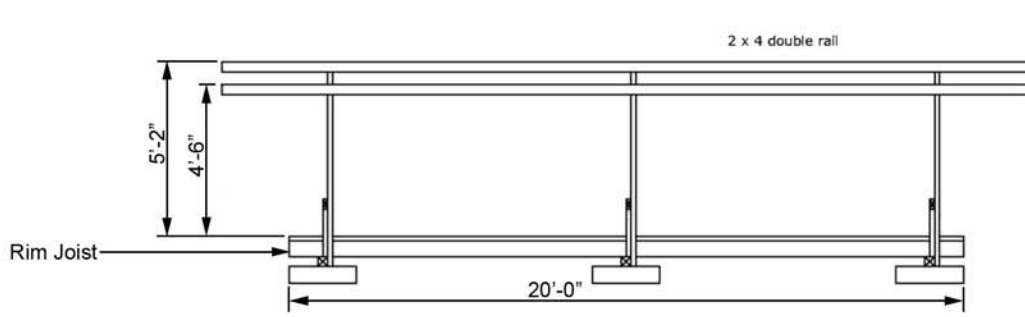

16' x 20' PLATFORM WALL TENT

16' x 20' Platform

MATERIALS LIST		
ITEM	ITEM	DIMENSION
GIRDERS	6	4" X 4" X 10'
JOISTS	20	2" X 6" X 12'
	2	2" X 6" X 16'
DECKING	320 SQ FT + 10%	2"X6"X(8,10,12,ETC)
BLOCKING	48	2" X 6" X 2'
POSTS	6	2" X 4" X 5'-2"
RAILS	8	2" X 4" X 12'
BRACES	6	2" X 4" X 5'
CONCRETE PADS	9	2' X 2' X 6" DEEP

Pole Set for 16' x 20' Platform Tent