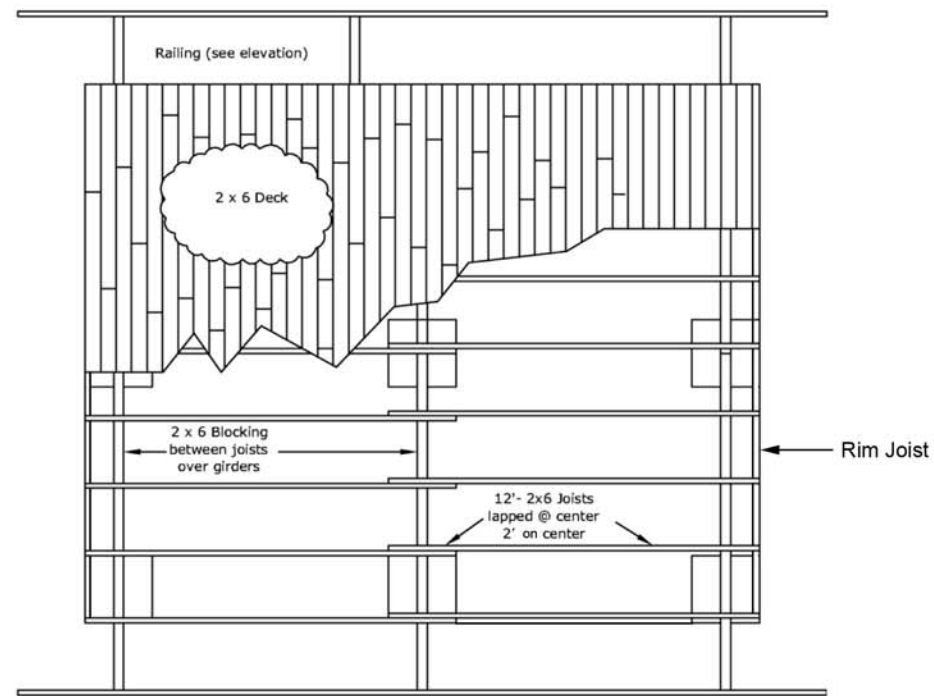

16' x 20' PLATFORM WALL TENT

16' x 20' Platform

MATERIALS LIST		
ITEM	ITEM	DIMENSION
GIRDERS	6	4" X 4" X 10'
JOISTS	20	2" X 6" X 12'
	2	2" X 6" X 16'
DECKING	320 SQ FT + 10%	2"X6"X(8,10,12,ETC)
BLOCKING	48	2" X 6" X 2'
POSTS	6	2" X 4" X 5'-2"
RAILS	8	2" X 4" X 12'
BRACES	6	2" X 4" X 5'
CONCRETE PADS	9	2' X 2' X 6" DEEP

Pole Set for 16' x 20' Platform Tent