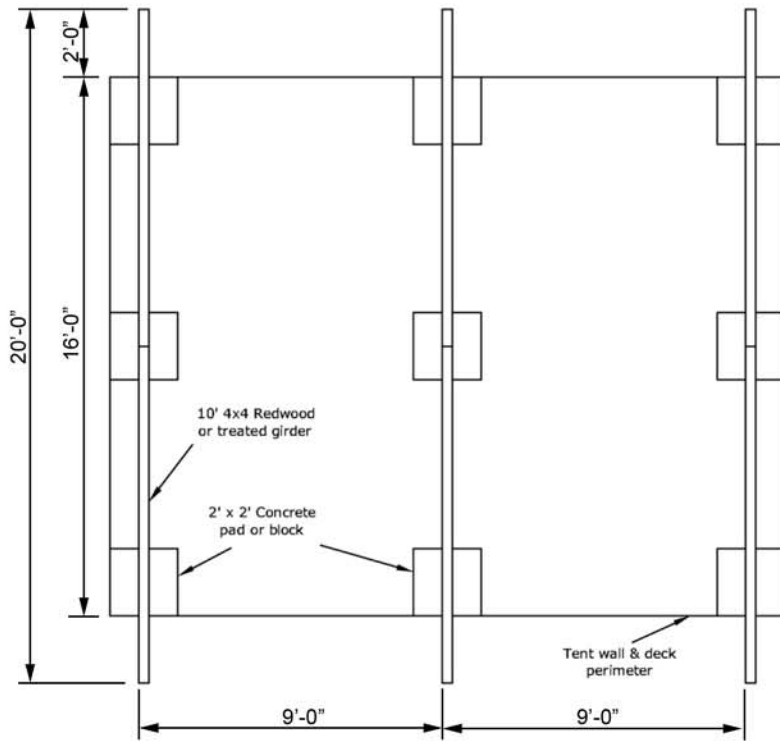

16' x 20' PLATFORM WALL TENT

16' x 20' Platform

MATERIALS LIST		
ITEM	ITEM	DIMENSION
GIRDERS	6	4" X 4" X 10'
JOISTS	20	2" X 6" X 12'
	2	2" X 6" X 16'
DECKING	320 SQ FT + 10%	2"X6"X(8,10,12,ETC)
BLOCKING	48	2" X 6" X 2'
POSTS	6	2" X 4" X 5'-2"
RAILS	8	2" X 4" X 12'
BRACES	6	2" X 4" X 5'
CONCRETE PADS	9	2' X 2' X 6" DEEP

Pole Set for 16' x 20' Platform Tent