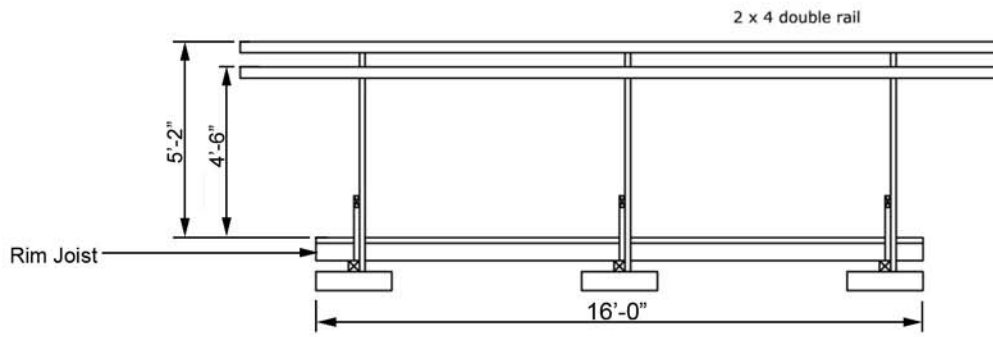

16' x 16' PLATFORM WALL TENT

16' x 16' Platform

Pole Set for 16' x 16' Platform Tent