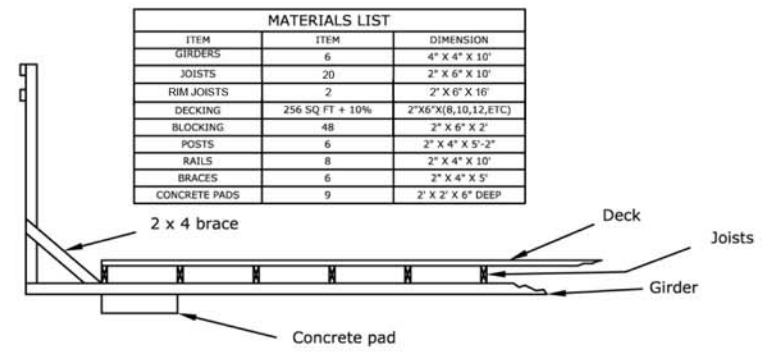

16' x 16' PLATFORM WALL TENT

16' x 16' Platform

Pole Set for 16' x 16' Platform Tent