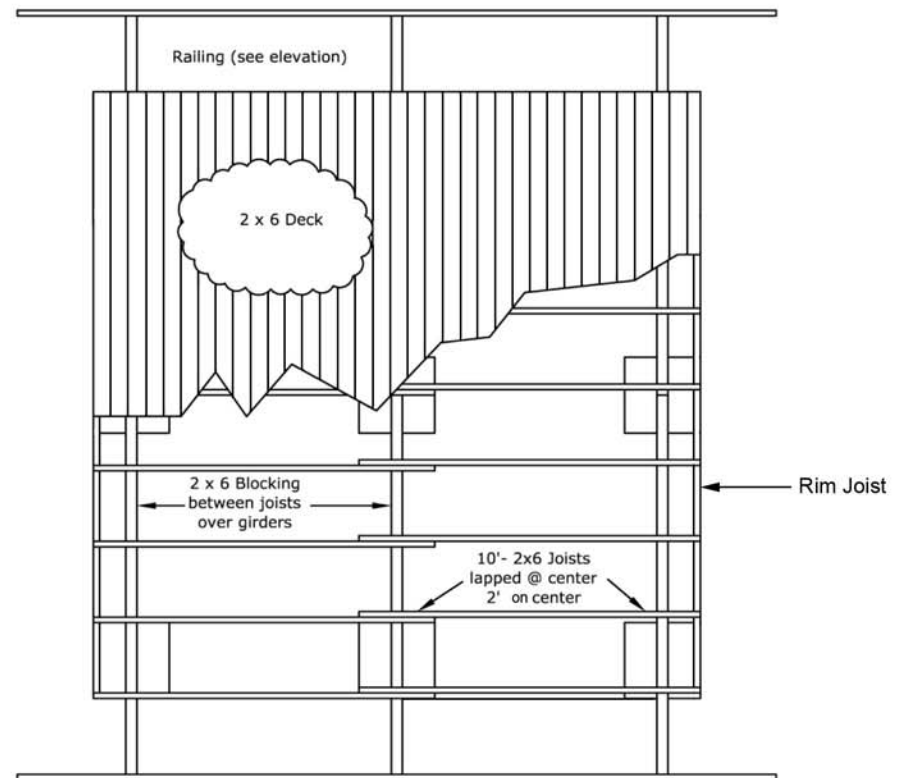

16' x 16' PLATFORM WALL TENT

16' x 16' Platform

Pole Set for 16' x 16' Platform Tent