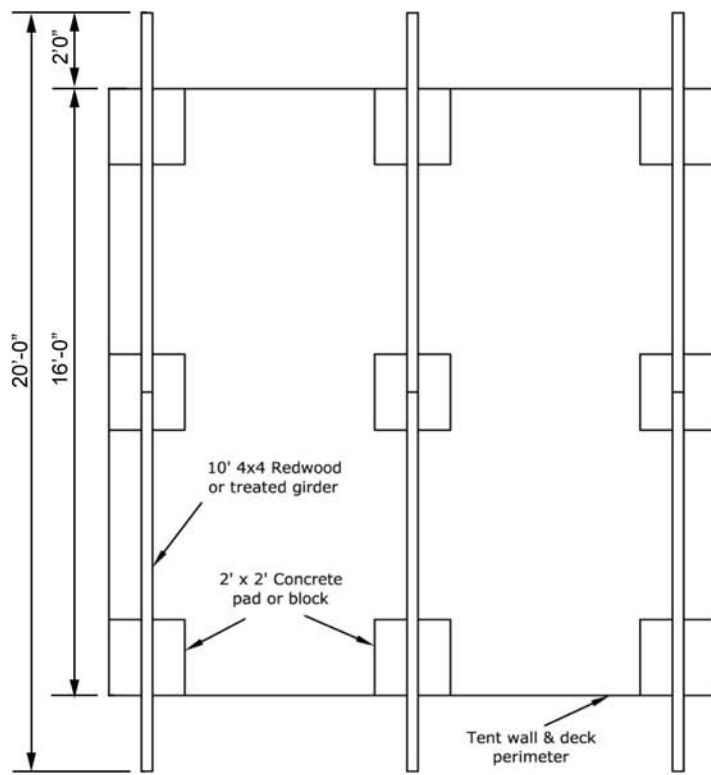

16' x 16' PLATFORM WALL TENT

16' x 16' Platform

Pole Set for 16' x 16' Platform Tent