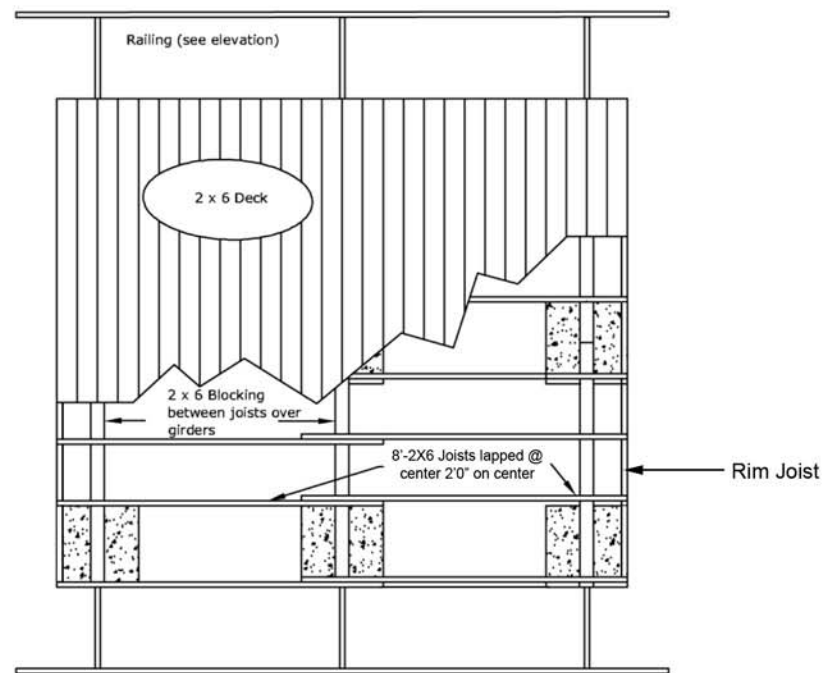

# 12' x 14' PLATFORM WALL TENT

## 12' x 14' Platform

| MATERIALS LIST |                 |                         |
|----------------|-----------------|-------------------------|
| ITEM           | ITEM            | DIMENSION               |
| GIRDERS        | 6               | 4" X 4" X 8'            |
| JOISTS         | 16              | 2" X 6" X 8'            |
| RIM JOISTS     | 2               | 2" X 6" X 12'           |
| DECKING        | 168 SQ FT + 10% | 2" X 6" X (8,10,12,ETC) |
| BLOCKING       | as needed       | 2" X 6" X 2'            |
| POSTS          | 6               | 2" X 4" X 6'-4 1/2"     |
| RAILS          | 8               | 2" X 4" X 8'            |
| BRACES         | 6               | 2" X 4" X 5'            |
| CONCRETE PADS  | 9               | 2' X 2' X 6" DEEP       |

## Pole Set for 12' x 14' Platform Tent