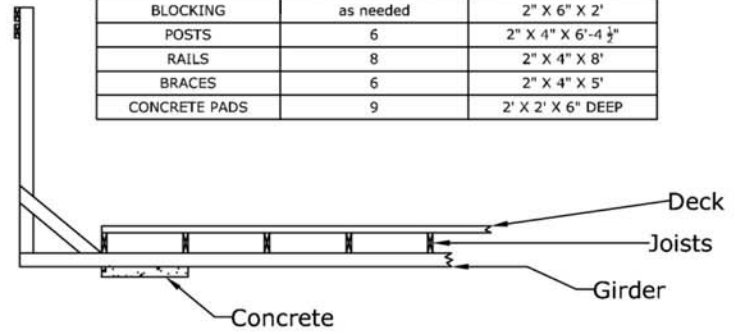

# 12' x 14' PLATFORM WALL TENT

## 12' x 14' Platform

| MATERIALS LIST |                 |                         |
|----------------|-----------------|-------------------------|
| ITEM           | ITEM            | DIMENSION               |
| GIRDERS        | 6               | 4" X 4" X 8'            |
| JOISTS         | 16              | 2" X 6" X 8'            |
| RIM JOISTS     | 2               | 2" X 6" X 12'           |
| DECKING        | 168 SQ FT + 10% | 2" X 6" X (8,10,12,ETC) |
| BLOCKING       | as needed       | 2" X 6" X 2'            |
| POSTS          | 6               | 2" X 4" X 6'-4 1/2"     |
| RAILS          | 8               | 2" X 4" X 8'            |
| BRACES         | 6               | 2" X 4" X 5'            |
| CONCRETE PADS  | 9               | 2' X 2' X 6" DEEP       |

## Pole Set for 12' x 14' Platform Tent