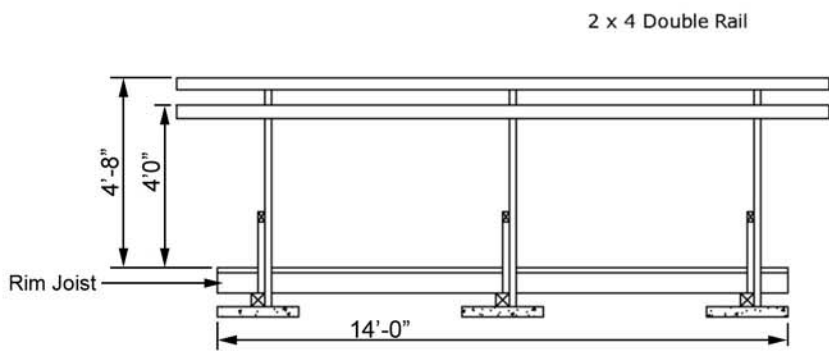

# 12' x 14' PLATFORM WALL TENT

## 12' x 14' Platform

| MATERIALS LIST |                 |                         |
|----------------|-----------------|-------------------------|
| ITEM           | ITEM            | DIMENSION               |
| GIRDERS        | 6               | 4" X 4" X 8'            |
| JOISTS         | 16              | 2" X 6" X 8'            |
| RIM JOISTS     | 2               | 2" X 6" X 12'           |
| DECKING        | 168 SQ FT + 10% | 2" X 6" X (8,10,12,ETC) |
| BLOCKING       | as needed       | 2" X 6" X 2'            |
| POSTS          | 6               | 2" X 4" X 6'-4 1/2"     |
| RAILS          | 8               | 2" X 4" X 8'            |
| BRACES         | 6               | 2" X 4" X 5'            |
| CONCRETE PADS  | 9               | 2' X 2' X 6" DEEP       |

## Pole Set for 12' x 14' Platform Tent