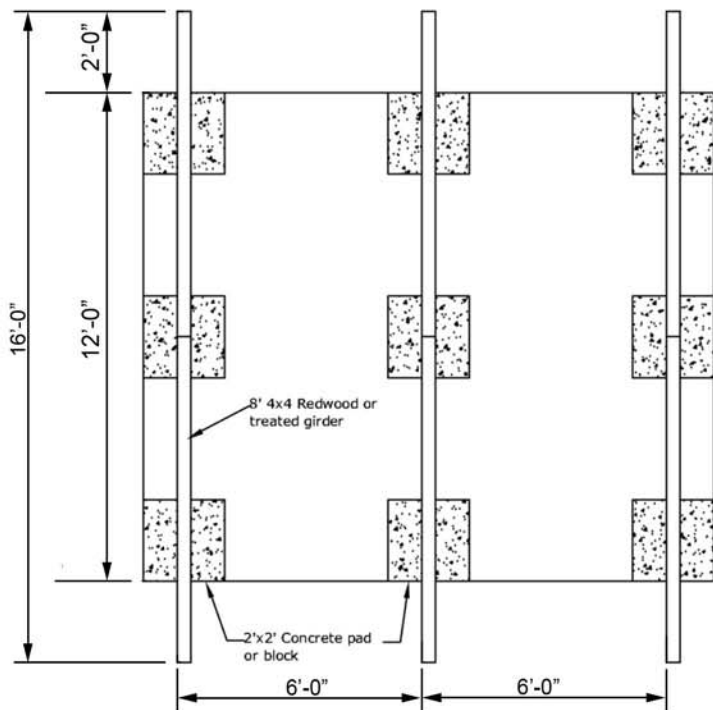

# 12' x 14' PLATFORM WALL TENT

## 12' x 14' Platform

| MATERIALS LIST |                 |                         |
|----------------|-----------------|-------------------------|
| ITEM           | ITEM            | DIMENSION               |
| GIRDERS        | 6               | 4" X 4" X 8'            |
| JOISTS         | 16              | 2" X 6" X 8'            |
| RIM JOISTS     | 2               | 2" X 6" X 12'           |
| DECKING        | 168 SQ FT + 10% | 2" X 6" X (8,10,12,ETC) |
| BLOCKING       | as needed       | 2" X 6" X 2'            |
| POSTS          | 6               | 2" X 4" X 6'-4 1/2"     |
| RAILS          | 8               | 2" X 4" X 8'            |
| BRACES         | 6               | 2" X 4" X 5'            |
| CONCRETE PADS  | 9               | 2' X 2' X 6" DEEP       |

## Pole Set for 12' x 14' Platform Tent