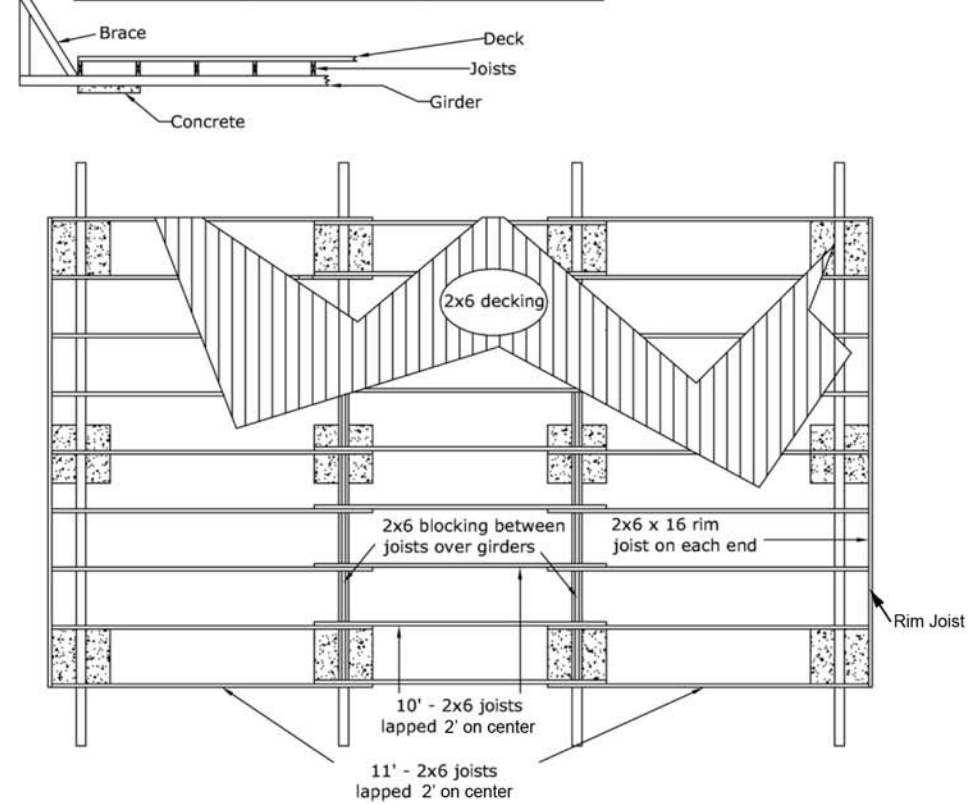

# 16' x 20' PLATFORM WALL TENT WITH EXTENDED FLY

## 16' x 28' Platform for 16' x 20' Tent with Extended Fly

MATERIALS LIST		
ITEM	ITEM	DIMENSION
GIRDERS	8	4" X 4" X 10'
JOISTS	18	2" X 6" X 11'
JOISTS	11	2" X 6" X 10'
RIM JOISTS	2	2" X 6" X 16'
DECKING	62	2" X 6" X 16' OR EQ.
BLOCKING	as needed	2" X 6"
POSTS	8	2" X 4" X 6' (approx)
RAILS	12	2" X 4" X 12'
BRACES	8	2" X 4" X 4' (approx)
CONCRETE PADS	12	2' X 2'

## Pole Set for 16' x 20' Platform Tent with Extended Fly