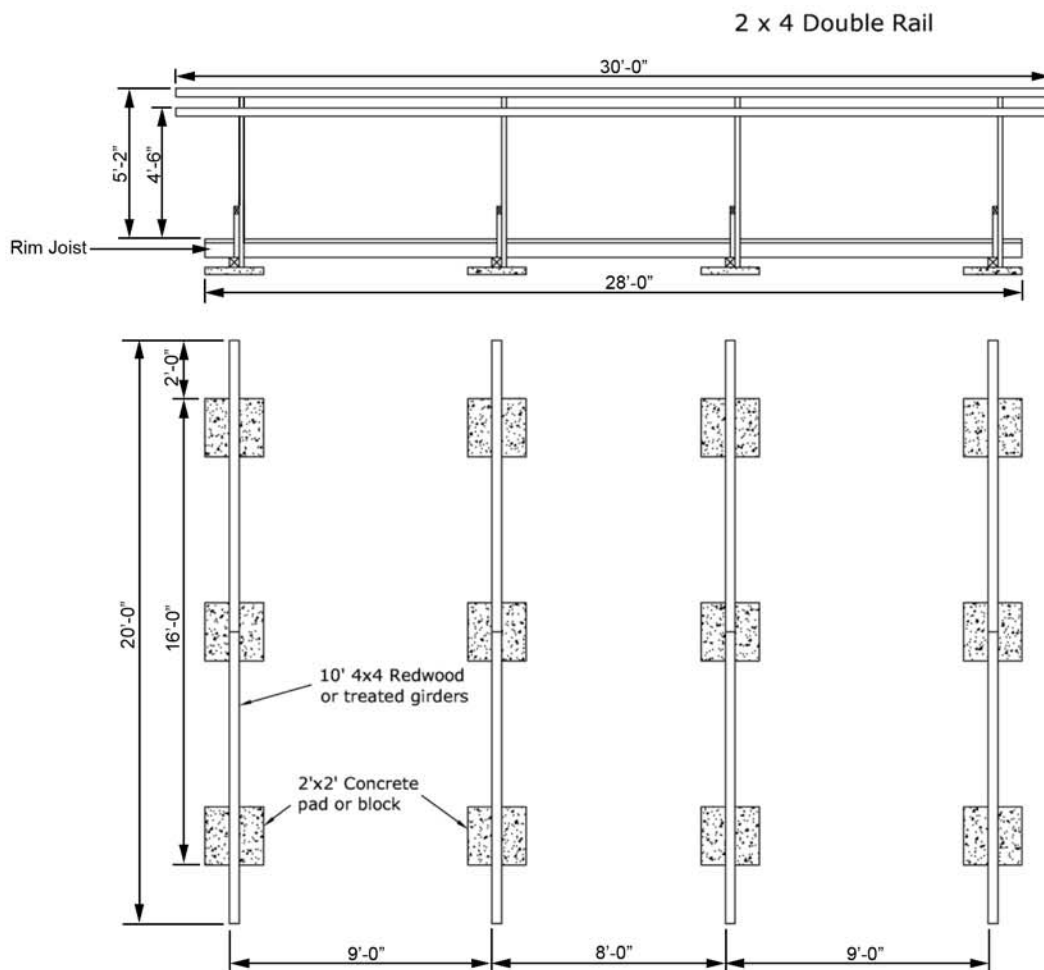

# 16' x 20' PLATFORM WALL TENT WITH EXTENDED FLY

## 16' x 28' Platform for 16' x 20' Tent with Extended Fly

MATERIALS LIST		
ITEM	ITEM	DIMENSION
GIRDERS	8	4" X 4" X 10'
JOISTS	18	2" X 6" X 11'
JOISTS	11	2" X 6" X 10'
RIM JOISTS	2	2" X 6" X 16'
DECKING	62	2" X 6" X 16' OR EQ.
BLOCKING	as needed	2" X 6"
POSTS	8	2" X 4" X 6' (approx)
RAILS	12	2" X 4" X 12'
BRACES	8	2" X 4" X 4' (approx)
CONCRETE PADS	12	2' X 2'

## Pole Set for 16' x 20' Platform Tent with Extended Fly