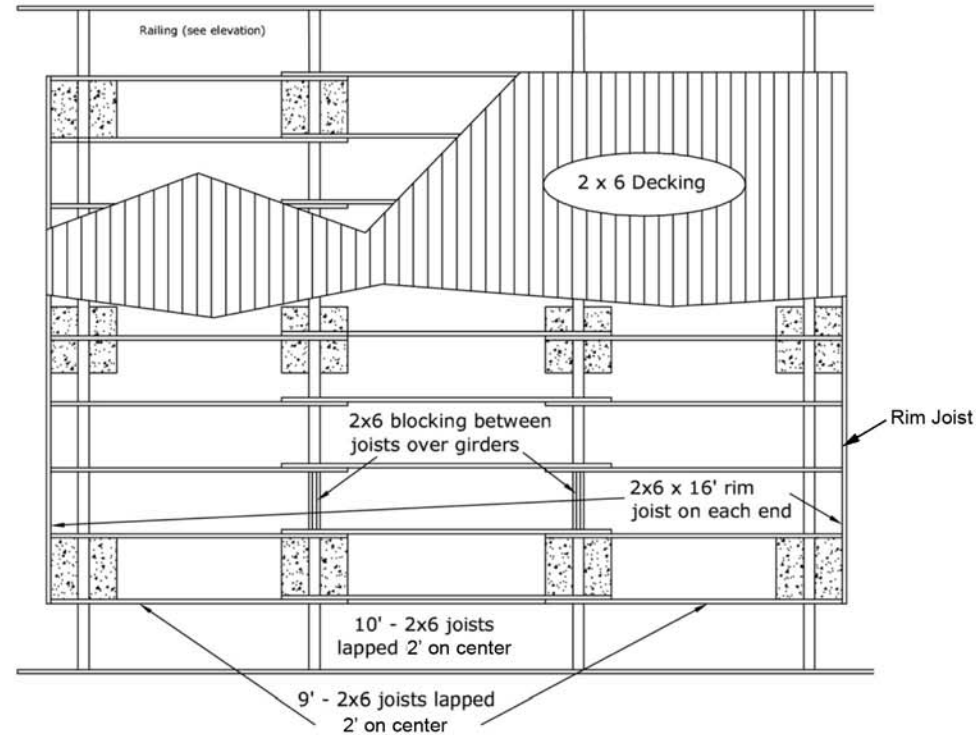

# 16' x 16' PLATFORM WALL TENT WITH EXTENDED FLY

## 16' x 24' Platform for 16' x 16' Tent with Extended Fly

MATERIALS LIST		
ITEM	ITEM	DIMENSION
GIRDERS	8	4" X 4" X 10'
JOISTS	18	2" X 6" X 9'
JOISTS	11	2" X 6" X 10'
RIM JOISTS	2	2" X 6" X 16'
DECKING	56 approx	2" X 6" X 16' OR EQ.
BLOCKING	as needed	2" X 6"
POSTS	8	2" X 4" X 6' (approx)
RAILS	12	2" X 4" X 12'
BRACES	8	2" X 4" X 4' (approx)
CONCRETE PADS	12	2' X 2'

## Pole Set for 16' x 16' Platform Tent with Extended Fly