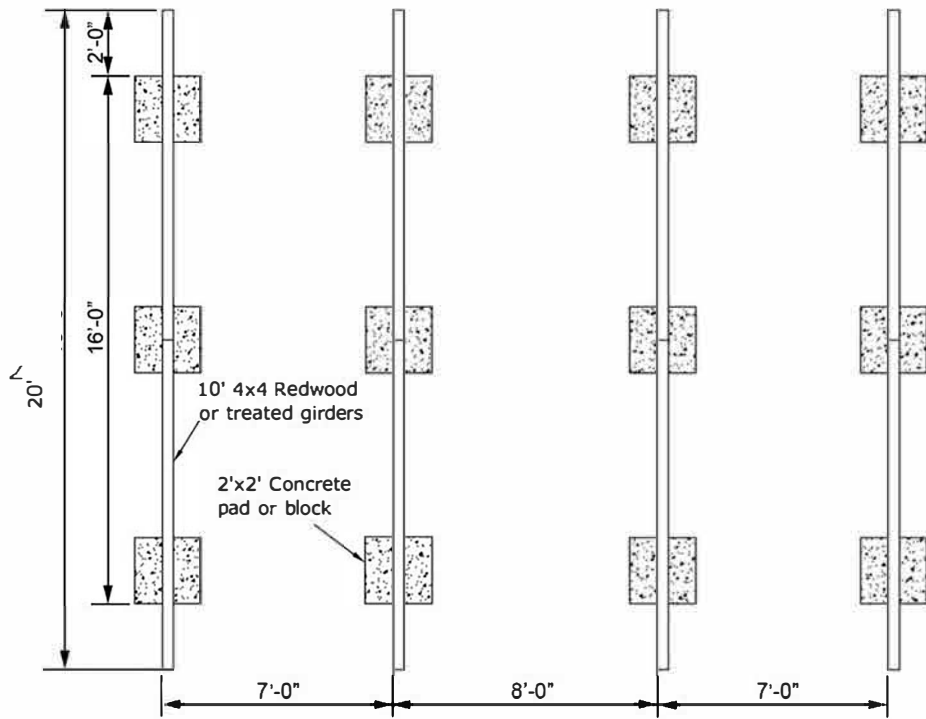

# 16' x 16' PLATFORM WALL TENT WITH EXTENDED FLY

## 16' x 24' Platform for 16' x 16' Tent with Extended Fly

MATERIALS LIST		
ITEM	ITEM	DIMENSION
GIRDERS	8	4" X 4" X 10'
JOISTS	18	2" X 6" X 9'
JOISTS	11	2" X 6" X 10'
RIM JOISTS	2	2" X 6" X 16'
DECKING	56 approx	2" X 6" X 16' OR EQ.
BLOCKING	as needed	2" X 6"
POSTS	8	2" X 4" X 6' (approx)
RAILS	12	2" X 4" X 12'
BRACES	8	2" X 4" X 4' (approx)
CONCRETE PADS	12	2' X 2'

## Pole Set for 16' x 16' Platform Tent with Extended Fly