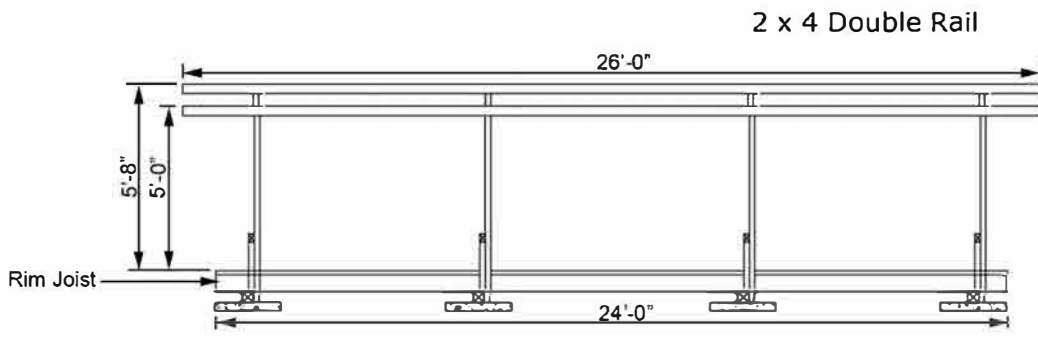

# 16' x 16' PLATFORM WALL TENT WITH EXTENDED FLY

## 16' x 24' Platform for 16' x 16' Tent with Extended Fly

MATERIALS LIST		
ITEM	ITEM	DIMENSION
GIRDERS	8	4" X 4" X 10'
JOISTS	18	2" X 6" X 9'
JOISTS	11	2" X 6" X 10'
RIM JOISTS	2	2" X 6" X 16'
DECKING	56 approx	2" X 6" X 16' OR EQ.
BLOCKING	as needed	2" X 6"
POSTS	8	2" X 4" X 6' (approx)
RAILS	12	2" X 4" X 12'
BRACES	8	2" X 4" X 4' (approx)
CONCRETE PADS	12	2' X 2'

## Pole Set for 16' x 16' Platform Tent with Extended Fly