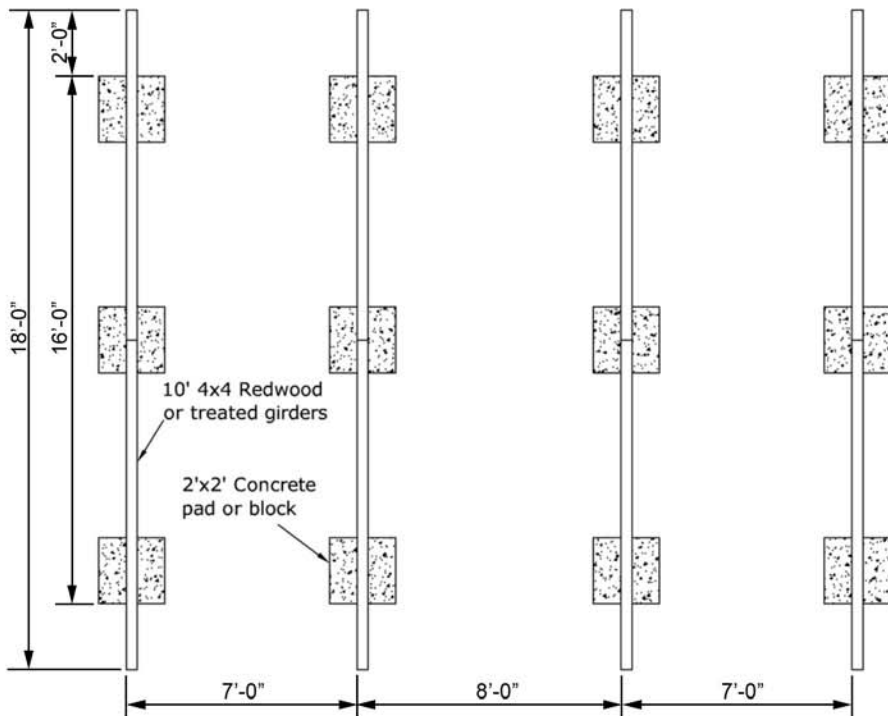

# 16' x 16' PLATFORM WALL TENT WITH EXTENDED FLY

## 16' x 24' Platform for 16' x 16' Tent with Extended Fly

MATERIALS LIST		
ITEM	ITEM	DIMENSION
GIRDERS	8	4" X 4" X 10'
JOISTS	18	2" X 6" X 9'
JOISTS	11	2" X 6" X 10'
RIM JOISTS	2	2" X 6" X 16'
DECKING	56 approx	2" X 6" X 16' OR EQ.
BLOCKING	as needed	2" X 6"
POSTS	8	2" X 4" X 6' (approx)
RAILS	12	2" X 4" X 12'
BRACES	8	2" X 4" X 4' (approx)
CONCRETE PADS	12	2' X 2'

## Pole Set for 16' x 16' Platform Tent with Extended Fly