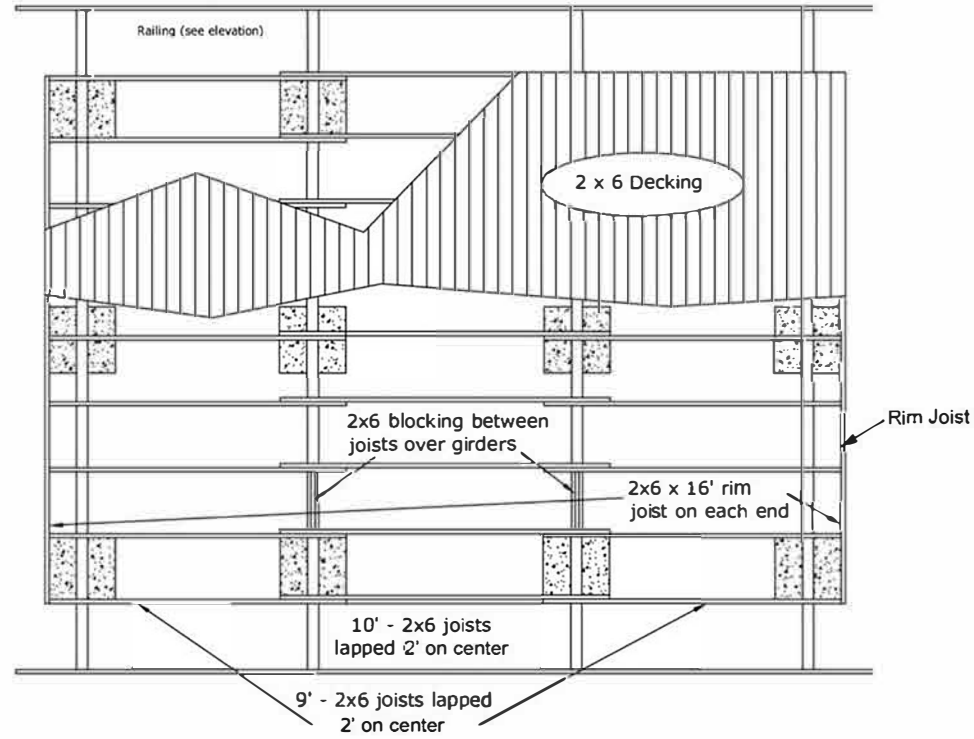

# 16' x 16' PLATFORM WALL TENT WITH EXTENDED FLY

## 16' x 24' Platform for 16' x 16' Tent with Extended Fly

MATERIALS LIST		
ITEM	ITEM	DIMENSION
GIRDERS	8	4" X 4" X 10'
JOISTS	18	2" X 6" X 9'
JOISTS	11	2" X 6" X 10'
RIM JOISTS	2	2" X 6" X 16'
DECKING	56 approx	2" X 6" X 16' OR EQ.
BLOCKING	as needed	2" X 6"
POSTS	8	2" X 4" X 6' (approx)
RAILS	12	2" X 4" X 12'
BRACES	8	2" X 4" X 4' (approx)
CONCRETE PADS	12	2' X 2'

## Pole Set for 16' x 16' Platform Tent with Extended Fly