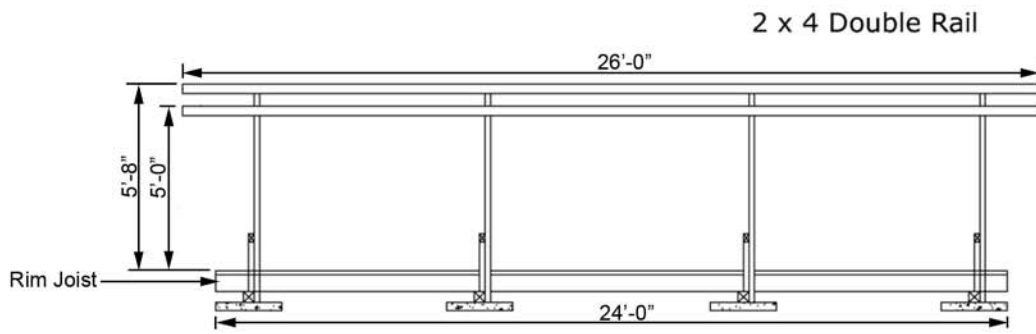

# 16' x 16' PLATFORM WALL TENT WITH EXTENDED FLY

## 16' x 24' Platform for 16' x 16' Tent with Extended Fly

MATERIALS LIST		
ITEM	ITEM	DIMENSION
GIRDERS	8	4" X 4" X 10'
JOISTS	18	2" X 6" X 9'
JOISTS	11	2" X 6" X 10'
RIM JOISTS	2	2" X 6" X 16'
DECKING	56 approx	2" X 6" X 16' OR EQ.
BLOCKING	as needed	2" X 6"
POSTS	8	2" X 4" X 6' (approx)
RAILS	12	2" X 4" X 12'
BRACES	8	2" X 4" X 4' (approx)
CONCRETE PADS	12	2' X 2'

## Pole Set for 16' x 16' Platform Tent with Extended Fly