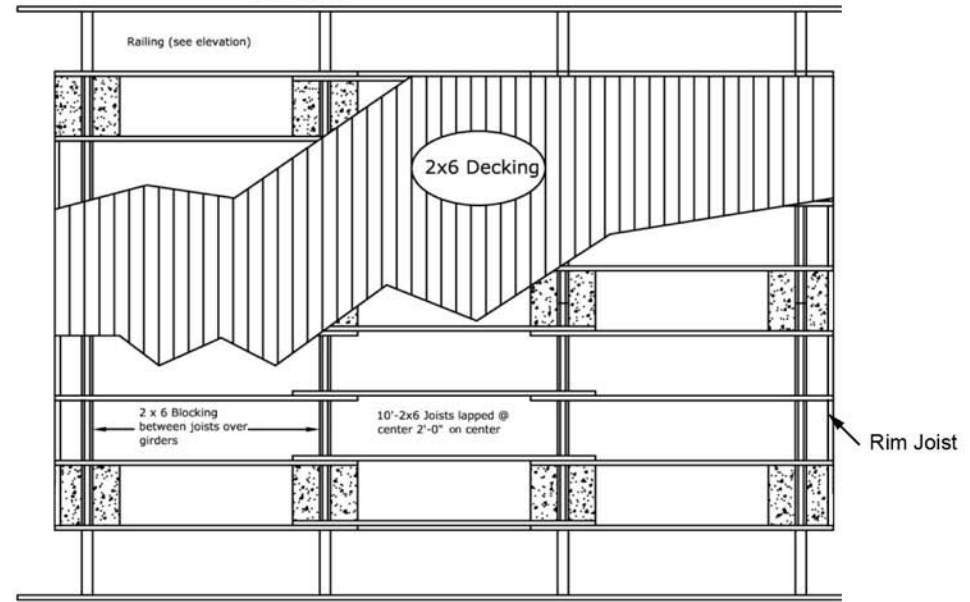

# 14' x 16' PLATFORM WALL TENT WITH EXTENDED FLY

## 14' x 24' Platform for 14' x 16' Tent with Extended Fly

MATERIALS LIST		
ITEM	ITEM	DIMENSION
GIRDERS	8	4" X 6" X 9'
JOISTS	26	2" X 6" X 10'
RIM JOISTS	2	2" X 6" X 14'
DECKING	336 SQ FT + 10%	2"X6"X(8,10,12,ETC)
BLOCKING	as needed	2" X 6" X 2'
POSTS	8	2" X 4" X 6'-7-3/4"
RAILS	8	2" X 4" X 14'
BRACES	6	2" X 4" X 5'
CONCRETE PADS	12	2' X 2' X 6" DEEP

## Pole Set for 14' x 16' Platform Tent with Extended Fly