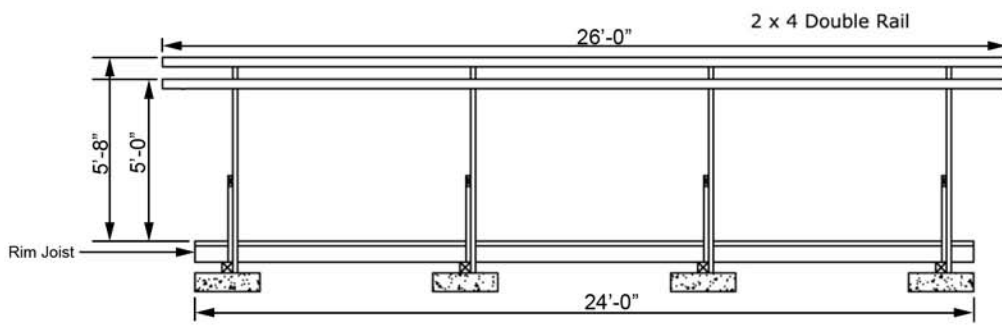

# 14' x 16' PLATFORM WALL TENT WITH EXTENDED FLY

## 14' x 24' Platform for 14' x 16' Tent with Extended Fly

MATERIALS LIST		
ITEM	ITEM	DIMENSION
GIRDERS	8	4" X 6" X 9'
JOISTS	26	2" X 6" X 10'
RIM JOISTS	2	2" X 6" X 14'
DECKING	336 SQ FT + 10%	2"X6"X(8,10,12,ETC)
BLOCKING	as needed	2" X 6" X 2'
POSTS	8	2" X 4" X 6'-7-3/4"
RAILS	8	2" X 4" X 14'
BRACES	6	2" X 4" X 5'
CONCRETE PADS	12	2' X 2' X 6" DEEP

## Pole Set for 14' x 16' Platform Tent with Extended Fly