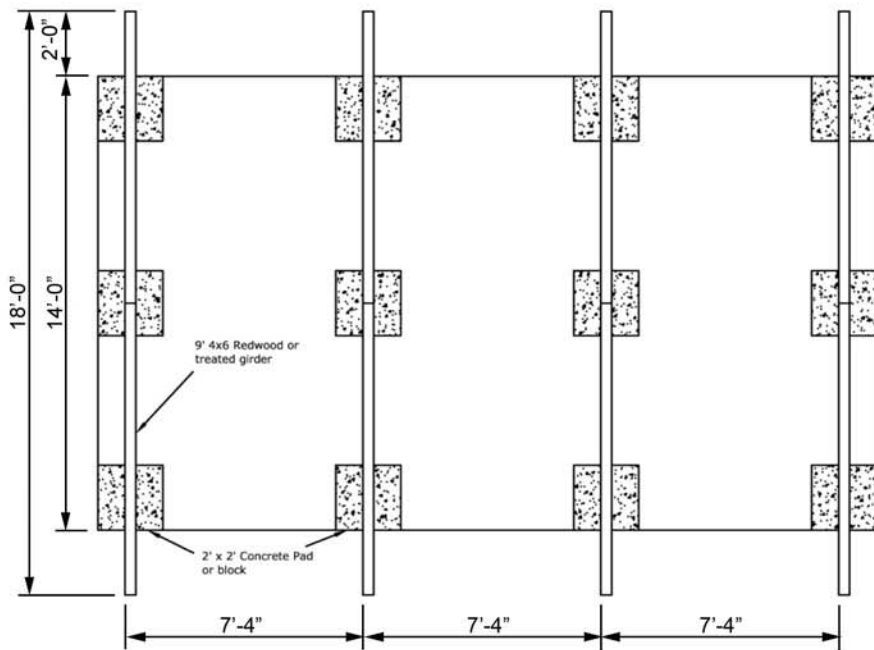

# 14' x 16' PLATFORM WALL TENT WITH EXTENDED FLY

## 14' x 24' Platform for 14' x 16' Tent with Extended Fly

MATERIALS LIST		
ITEM	ITEM	DIMENSION
GIRDERS	8	4" X 6" X 9'
JOISTS	26	2" X 6" X 10'
RIM JOISTS	2	2" X 6" X 14'
DECKING	336 SQ FT + 10%	2"X6"X(8,10,12,ETC)
BLOCKING	as needed	2" X 6" X 2'
POSTS	8	2" X 4" X 6'-7-3/4"
RAILS	8	2" X 4" X 14'
BRACES	6	2" X 4" X 5'
CONCRETE PADS	12	2' X 2' X 6" DEEP

## Pole Set for 14' x 16' Platform Tent with Extended Fly