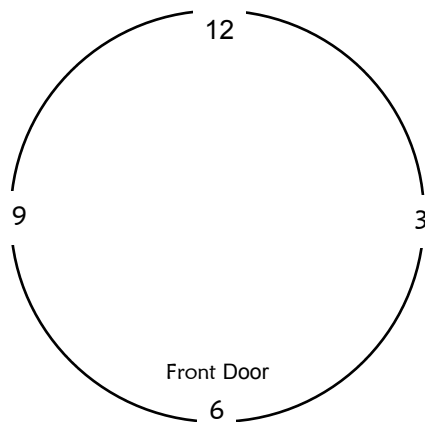

### 2. PLACEMENT OF WINDOWS, DOORS AND SKY PATH:

Indicate door & window placement based on a clock face.

◀ On the left circle, place the windows & any additional doors you ordered—your front door is already set at 6:00.