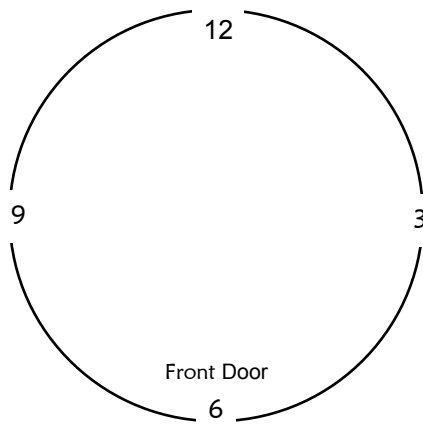

2. PLACEMENT OF WINDOWS, DOORS AND SKY PATH:

Indicate door & window placement based on a clock face.

◀ On the left circle, place the windows & any additional doors you ordered—your front door is already set at 6:00.